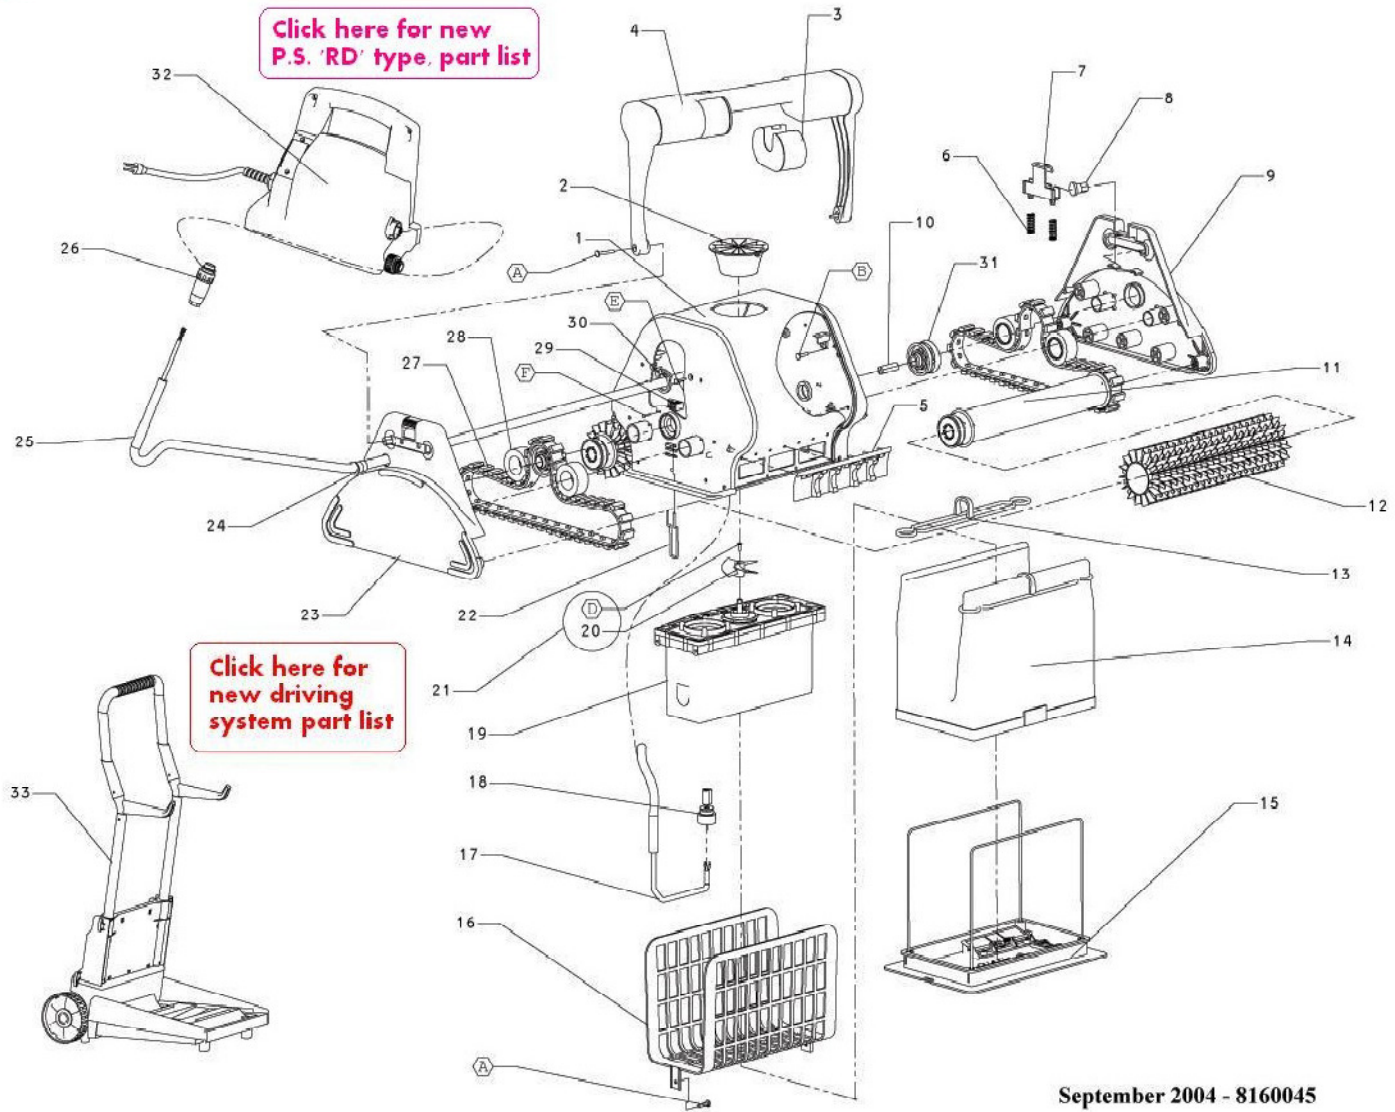

ILLUSTRATED BILL OF MATERIAL AND DISTRIBUTOR PRICE LIST:
DOLPHIN ADVANTAGE WITH REMOTE (9999301RC)

9999301RC - DOLPHIN ADVANTAGE WITH REMOTE

Number	Child Part Number	Part Description	DIY	MSRP
2	9995070	IMPELLER TUBE-YELLOW	Y	\$7.00
3	9995741	HANDLE FLOAT - YELLOW	Y	\$11.00
4	9995682	HANDLE TURQ.AND MAGENTA	Y	\$32.00
12	6101604	PVC BRUSH DIAG-MAGENTA	Y	\$39.99
13	9981430	FILTER BAG CLIP	Y	\$2.29
14	9991440-ASSY	DISPOSABLE FILTER BAG -PACK OF 5	Y	\$60.00
14	9995430-ASSY	FILTER BAG	Y	\$69.99
14	9995431-ASSY	COARSE FILTER BAG	Y	\$49.99
15	9995550	BOTTOM LID ASSY+SUPPORT (2005)	Y	\$49.00
21	9995269	IMPELLER+SCREW DC	Y	\$9.40
32	9995653-ASSY	POWER SUPPLY PRO DC DIAG.-115V	Y	\$365.00
32	1930251	FUSE 2.5A 5X20	Y	\$1.00
OTHER	9995426	DIAGNOSTIC REMOTE CONTROL	Y	\$78.00