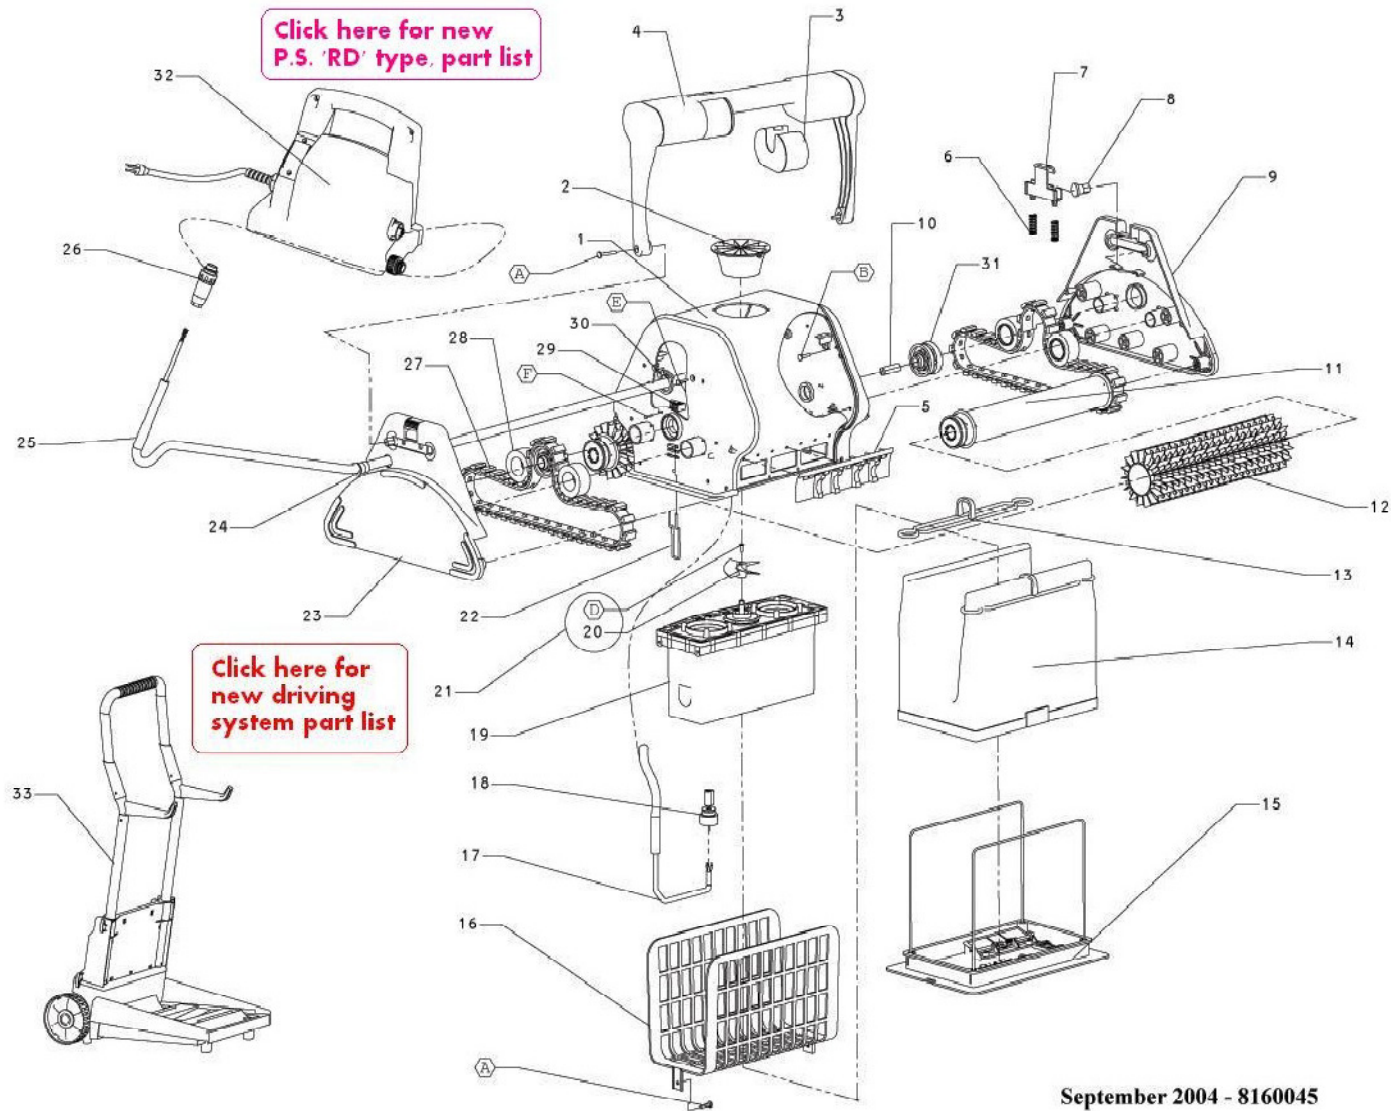

ILLUSTRATED BILL OF MATERIAL AND DISTRIBUTOR PRICE LIST:  
DOLPHIN PRO WITH REMOTE (9999304-SCP)

## 9999304-SCP - DOLPHIN SCP PRO

Number	Child Part Number	Part Description	DIY	MSRP
2	9995074	IMPELLER TUBE - GREY	Y	\$7.00
3	9995743	HANDLE FLOAT - GREY	Y	\$11.00
5	9985280	NON RETURN FLAP DIAG.-GREY	Y	\$2.88
12	6101602	PVC BRUSH DIAG. - GREY	Y	\$39.99
13	9981430	FILTER BAG CLIP	Y	\$2.29
13	9991440-ASSY	DISPOSABLE FILTER BAG -PACK OF 5	Y	\$60.00
14	9995430-ASSY	FILTER BAG	Y	\$69.99
14	9995431-ASSY	COARSE FILTER BAG	Y	\$49.99
16	6203703	FILTER SCREEN	Y	\$4.00
21	9995269	IMPELLER+SCREW DC	Y	\$9.40
32	9995653-ASSY	POWER SUPPLY PRO DC DIAG.-115V	Y	\$365.00
32	1930251	FUSE 2.5A 5X20	Y	\$1.00
OTHER	9995426	DIAGNOSTIC REMOTE CONTROL	Y	\$78.00